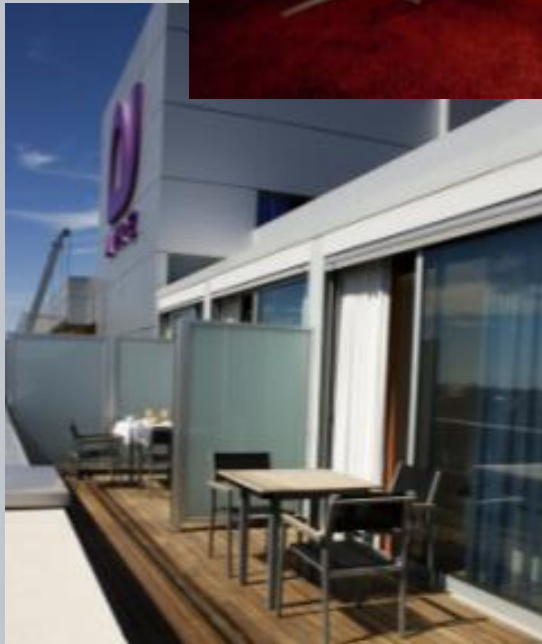

Groups Department

Iratxe Hernández

grupos.madrid@fiestahotelgroup.com

(+34) 91-799-2625

Contact